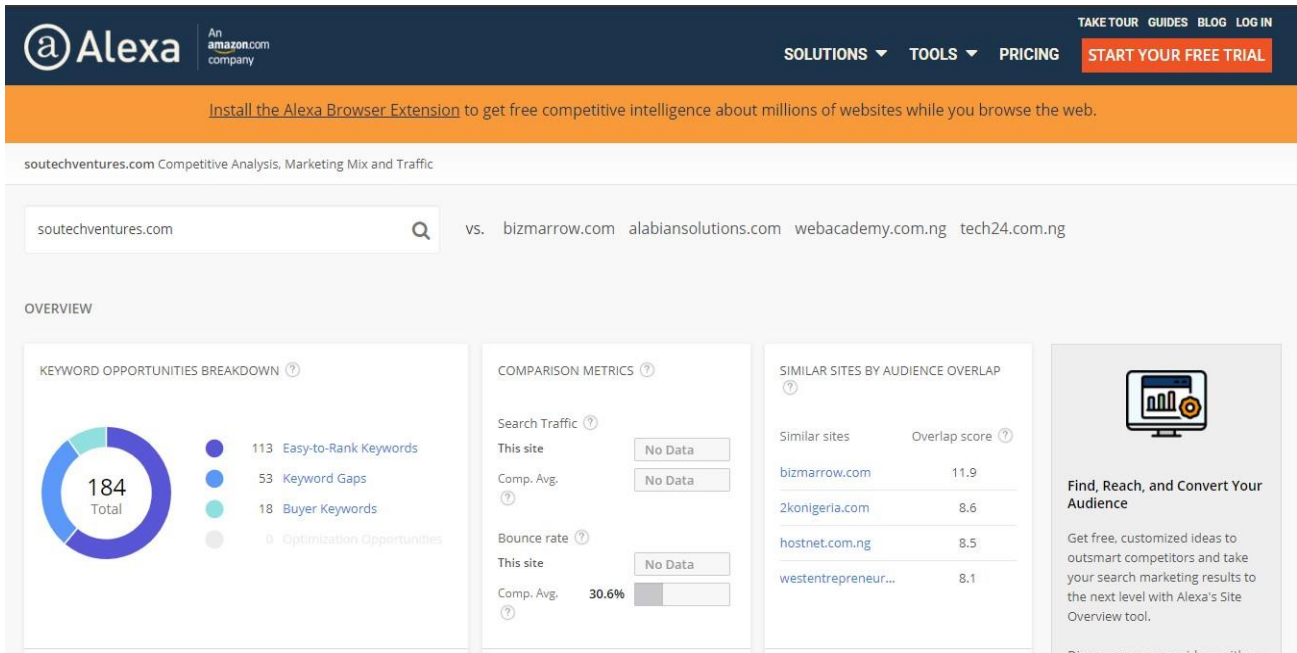

Alexa

The result shows Alexa Traffic Ranking, Global Rank of Website, Rank in the United States. Scrolling down the page shows further results such as a Geographical view of the audience, percentage, and ranking in every country and much more.

Input a site and we'll show you:

You can also know the traffic between competitors of your targets.

Alexa An amazon.com company

SOLUTIONS TOOLS PRICING [START YOUR FREE TRIAL](#)

[Start free trial for all sources](#) [How to increase search traffic](#) [Start free trial for all referral sites](#)